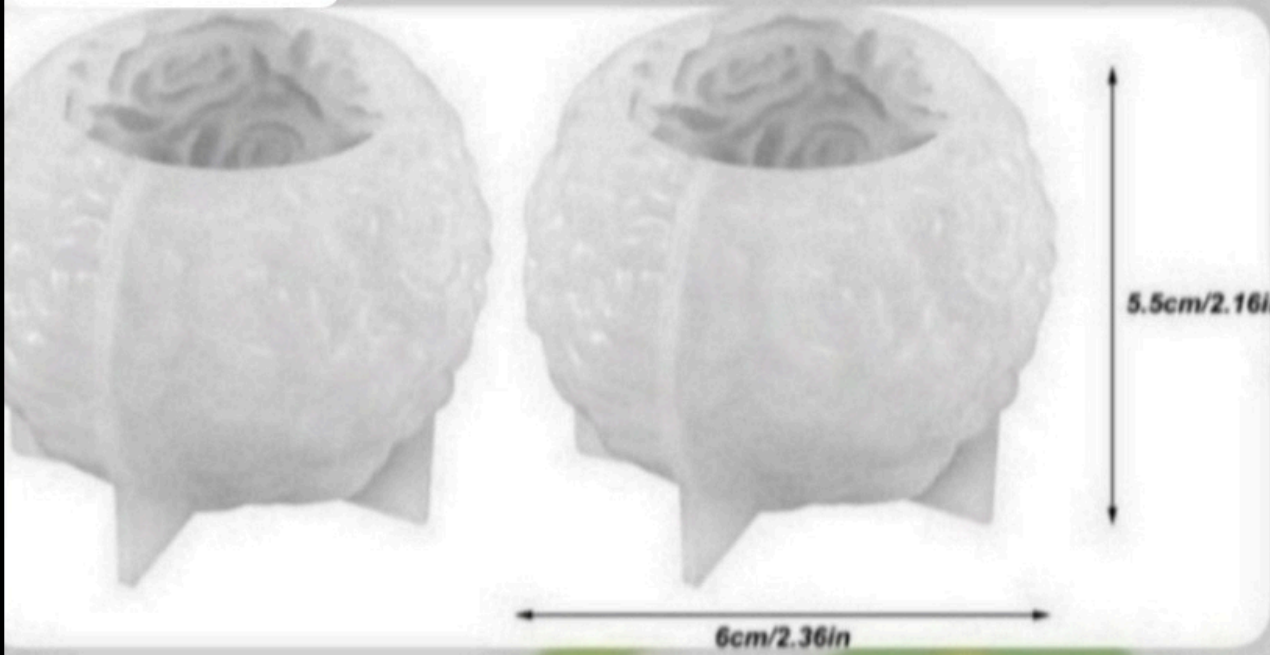

**Brightail Infra**

185 RS

Mold weight: 0.291b

Finished candle weight: 0.171b

BI-349

Brightail Infra

**250 RS**

**BI-350**