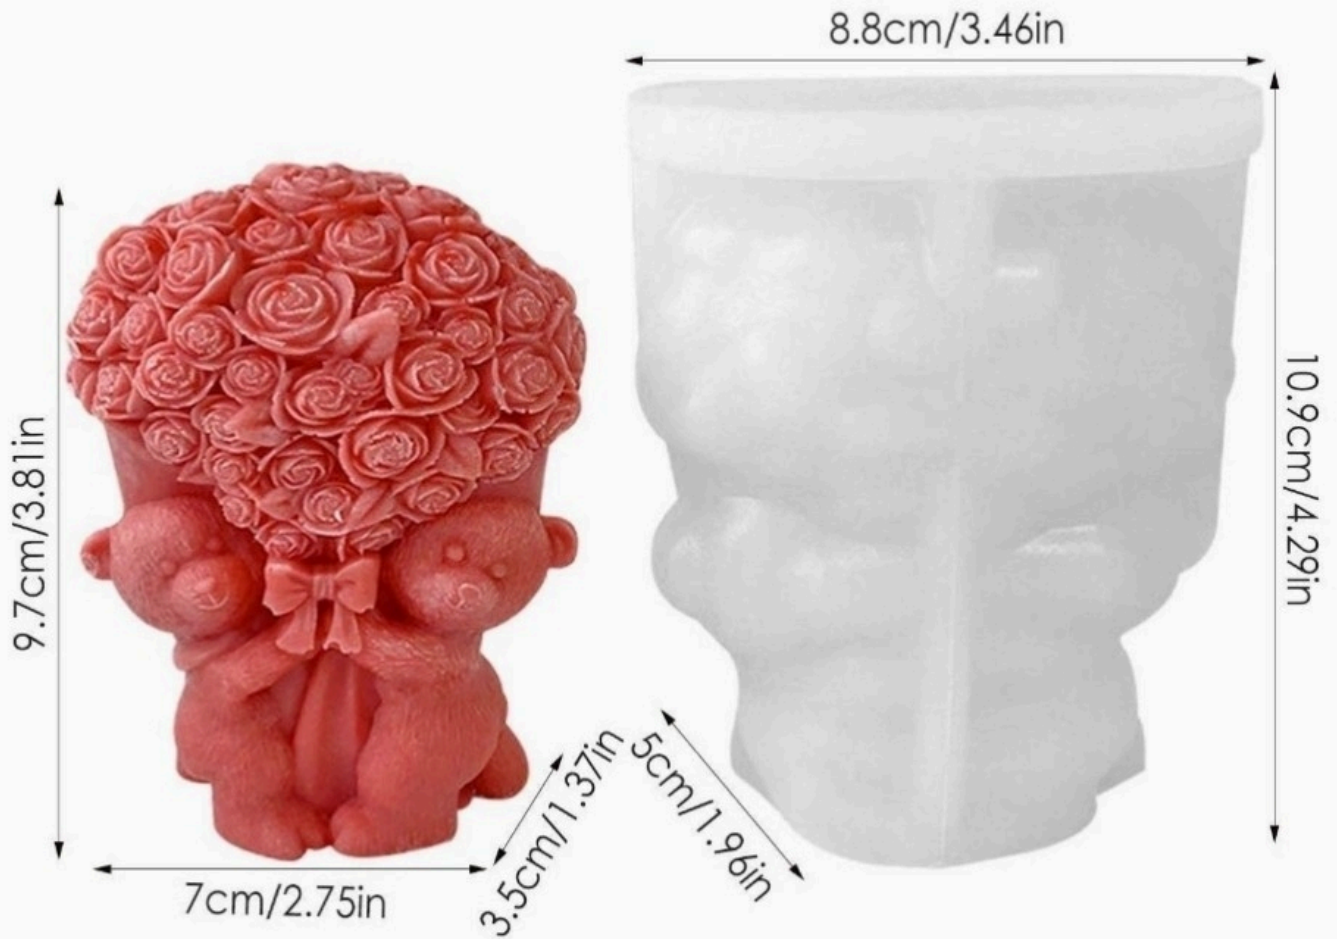

475 RS

BI- 271

Brighttail Infra