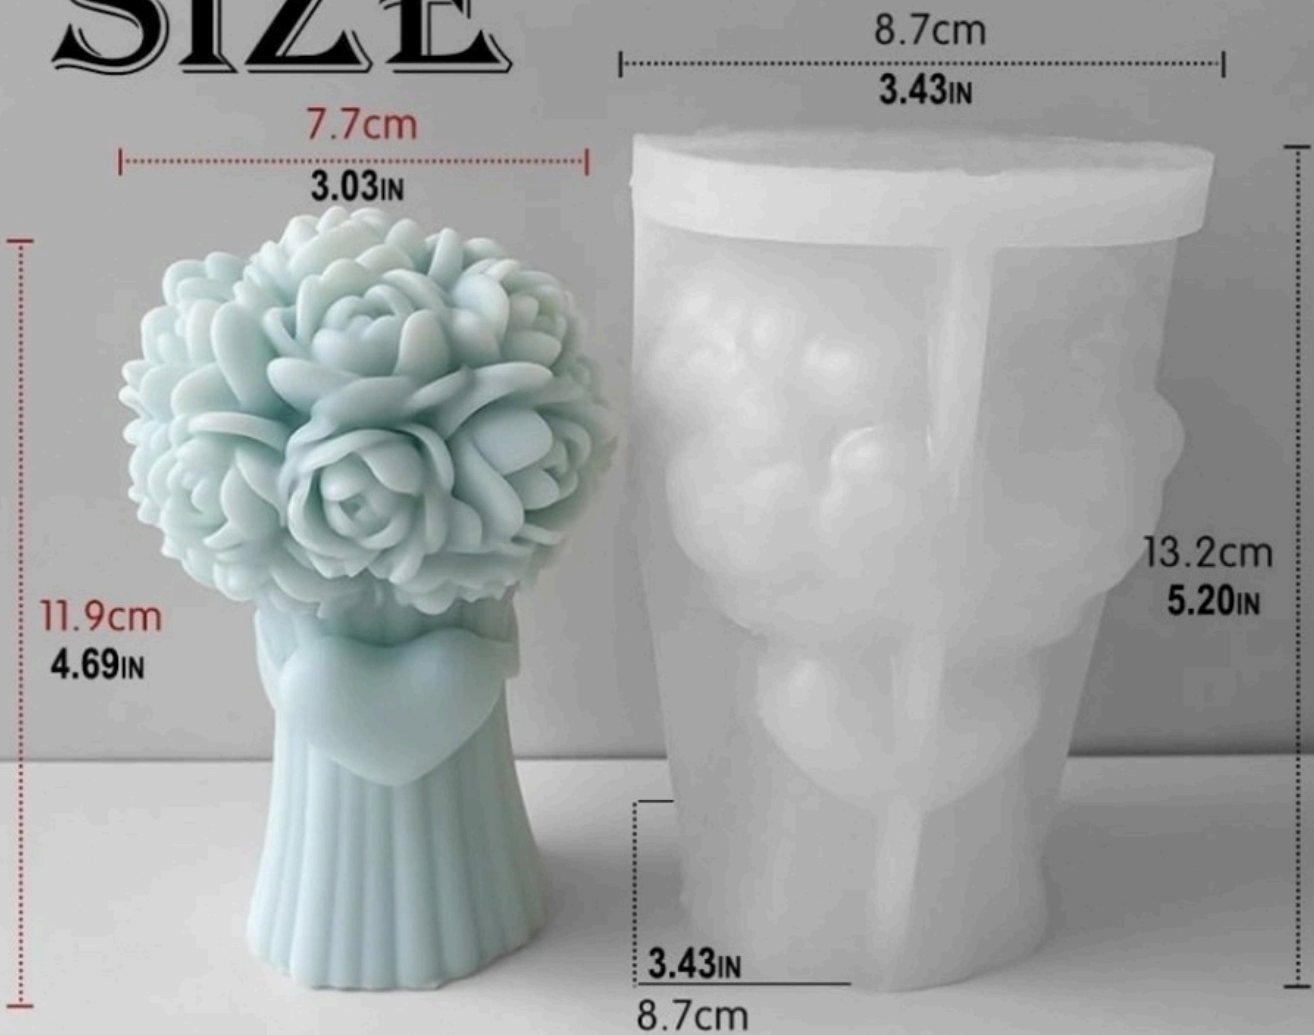

# SIZE

**CANDLE SIZE:** 2.83\*2.83\*4.69inch/7.2\*7.2\*11.9cm

**MOLD WEIGHT:** about 8.89oz/252g

**CANDLE WEIGHT:** about 7.48oz/212g

**BI- 257**

**Brightail Infra**

## SIZE

**CANDLE SIZE:** 3.03\*3.03\*4.69inch/7.7\*7.7\*11.9cm

**MOLD WEIGHT:** about 9.14oz/259g

**CANDLE WEIGHT:** about 7.83oz/222g