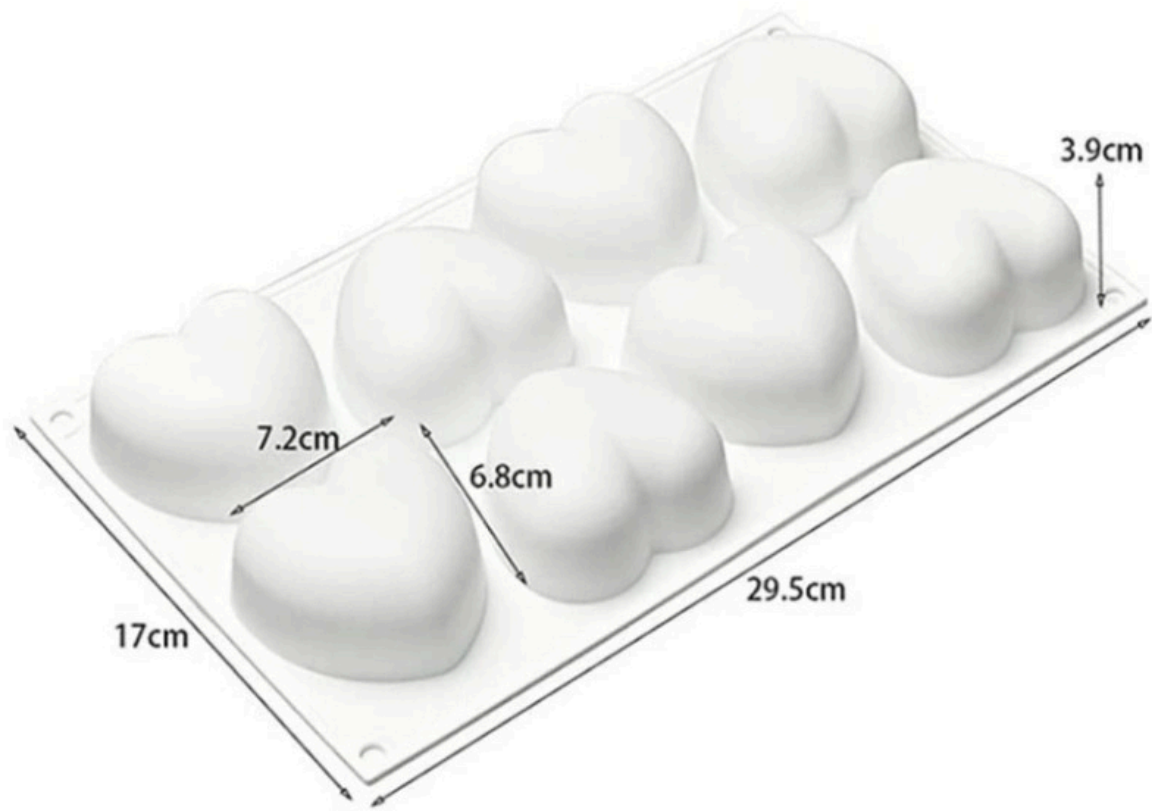

250 RS

BI-262

Brightail Infra