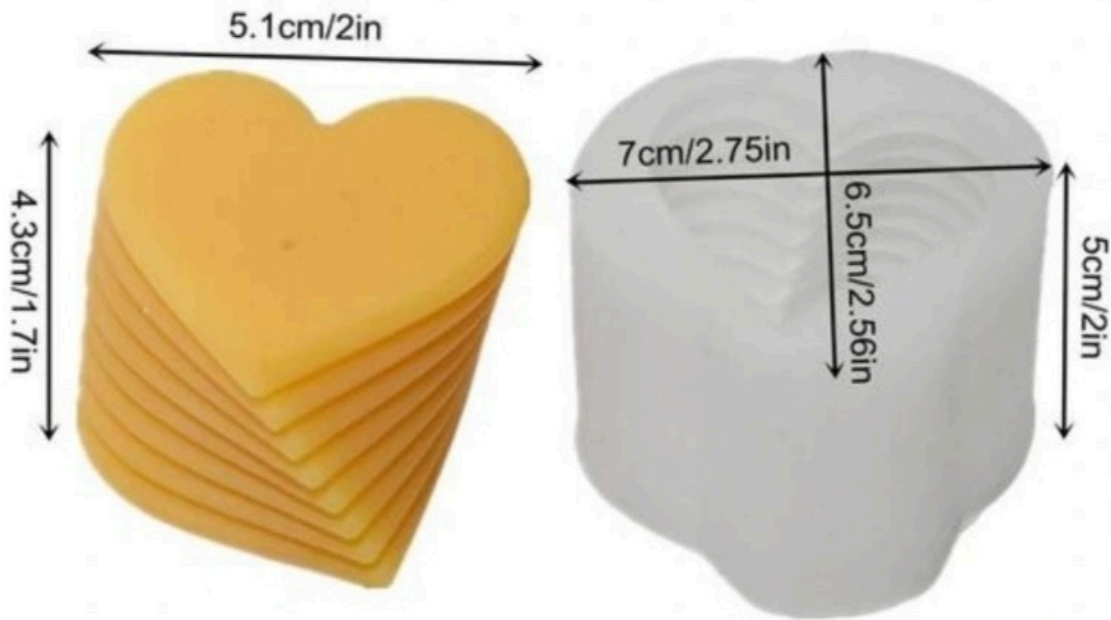

230 RS

BI- 259

Brighttail Infra