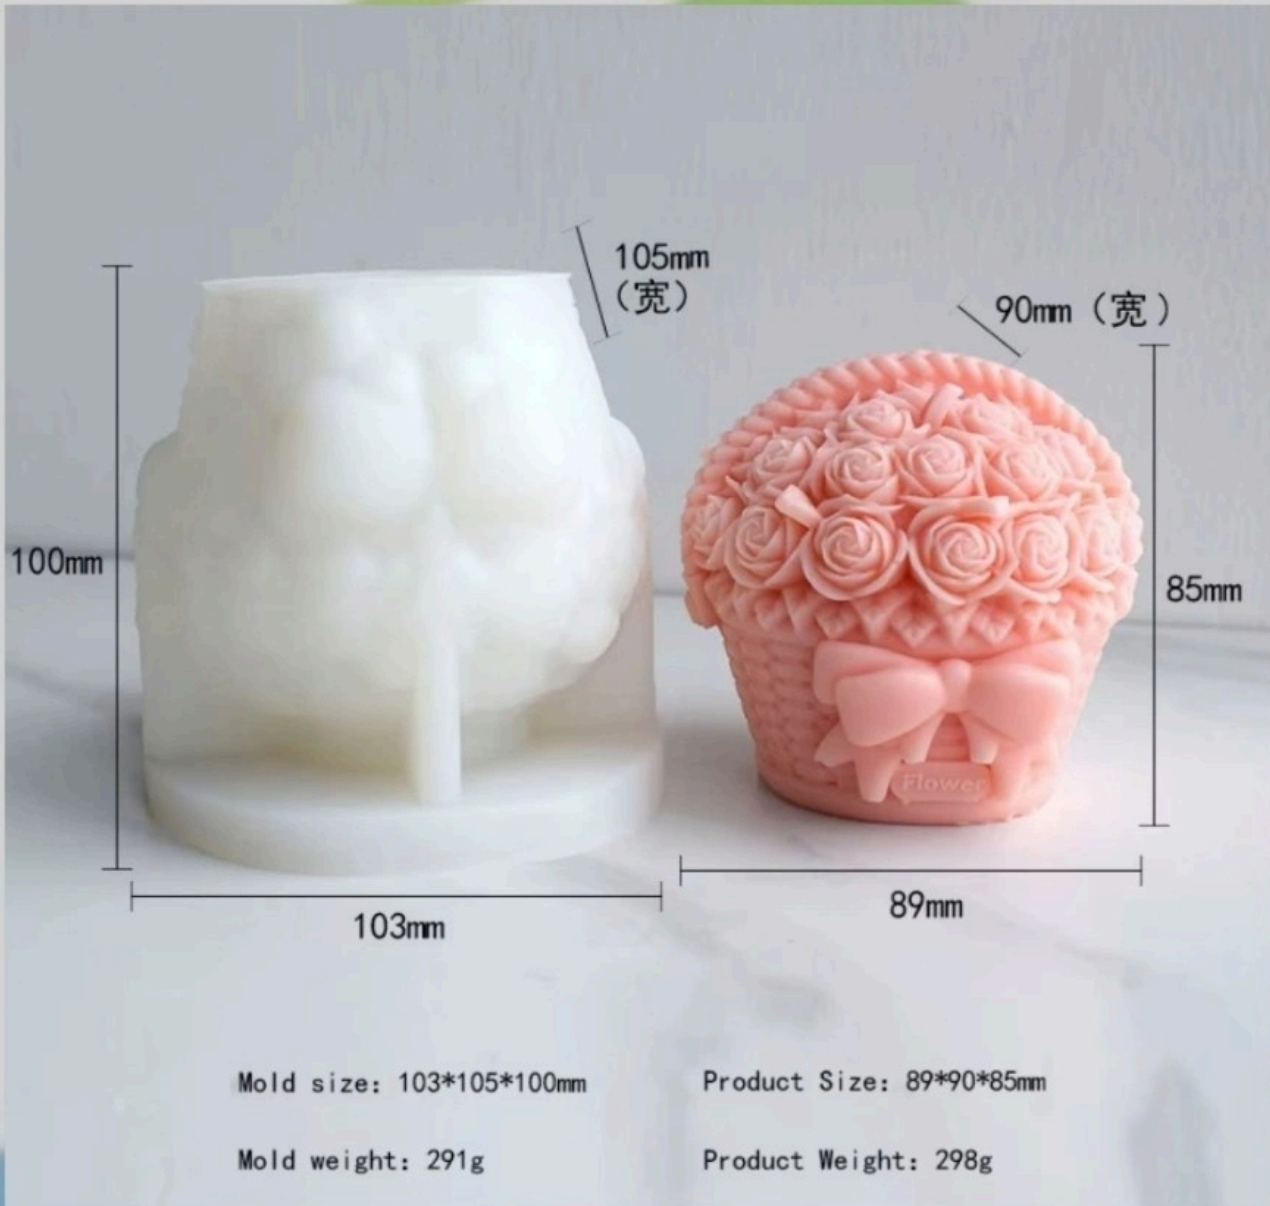

650 RS

BI- 269

Brightail Infra