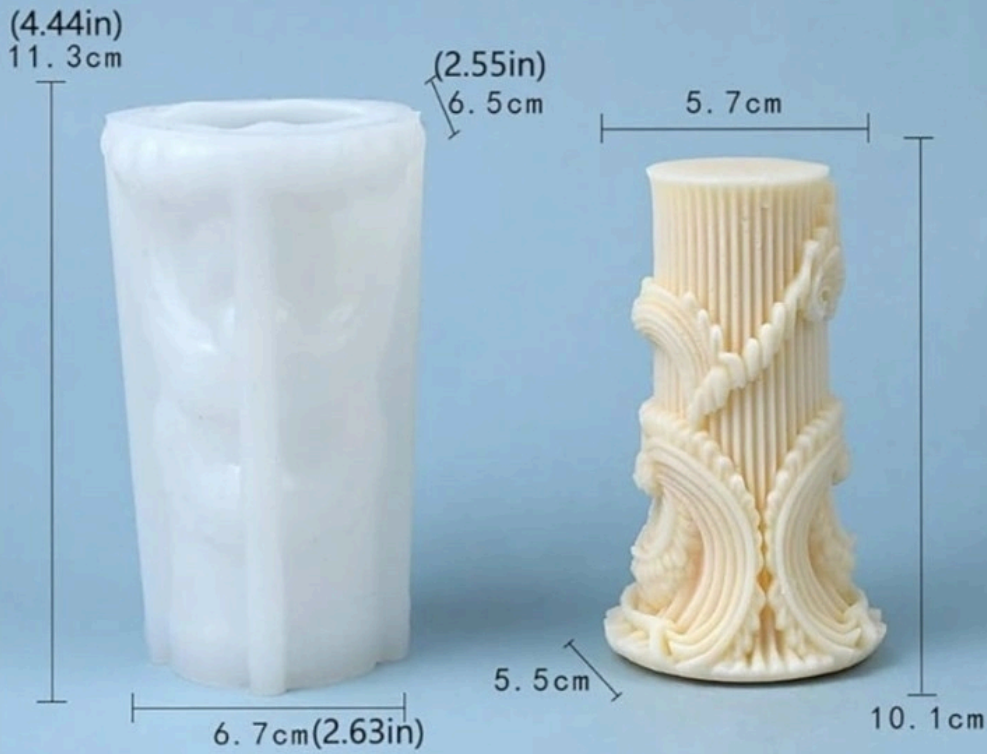

# 230 RS

Mold Weight : 120g

Finished Weight : 111g