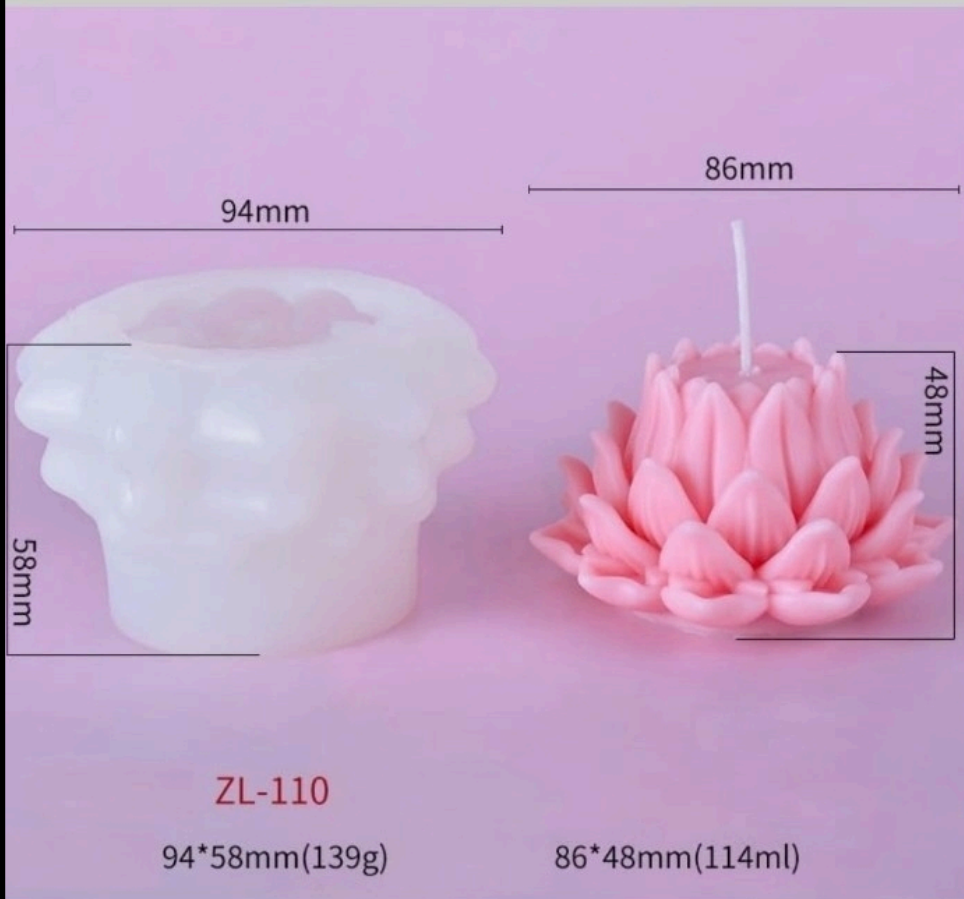

PACKAGE:
1x flower silicone mold (7 cavity)

BI-199

Brightail Infra

150 RS

8 × 6.3 × 1.4 CM

BI- 200

Brightail Infra

80 RS

5.4 × 1 CM

BI- 201

Brightail Infra

270 RS

BI- 202

Brighttail Infra

270 RS

BI-204