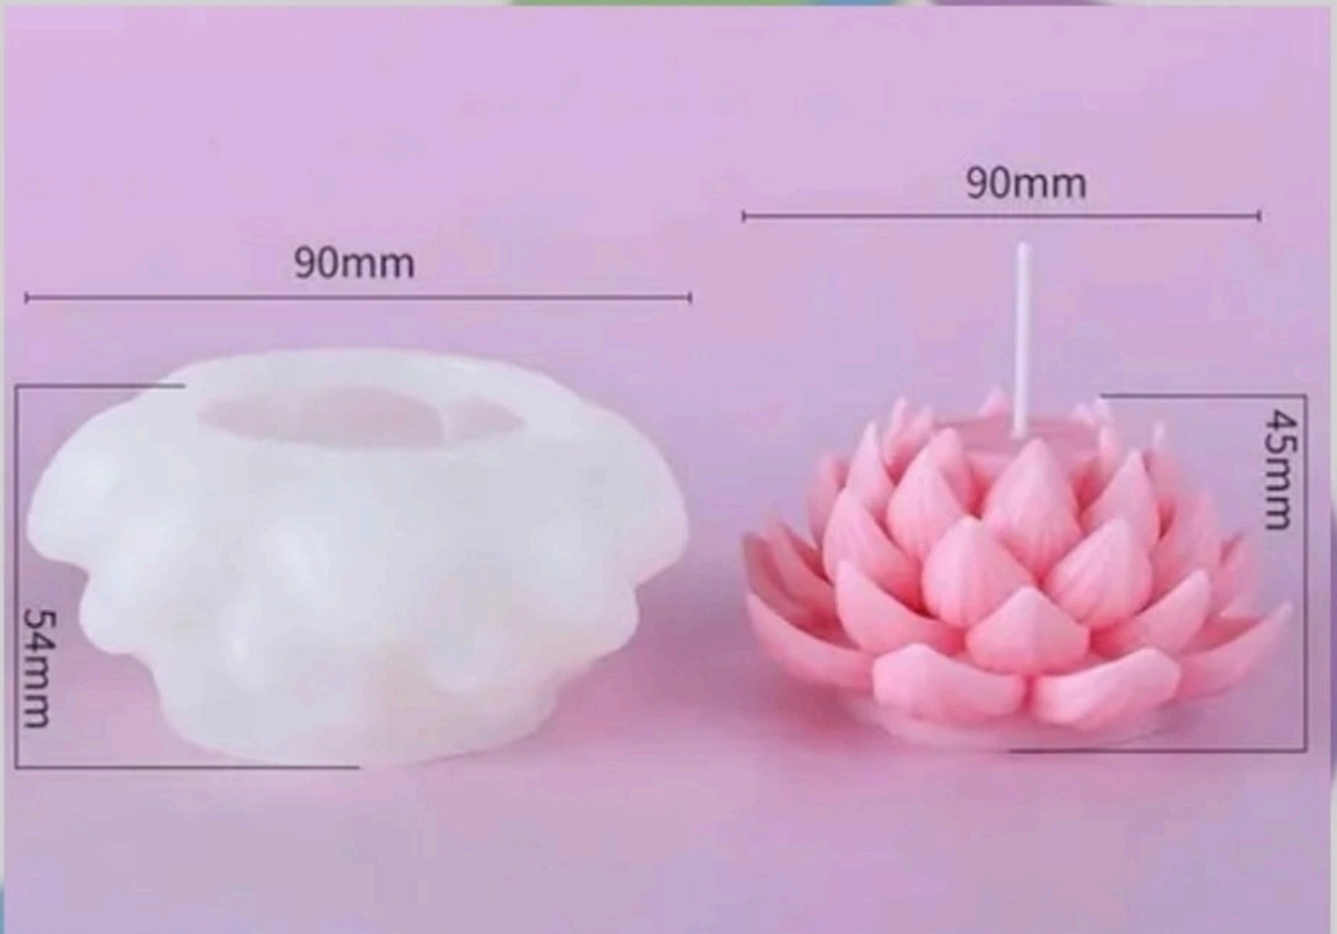

270 RS

BI- 202

Brighttail Infra